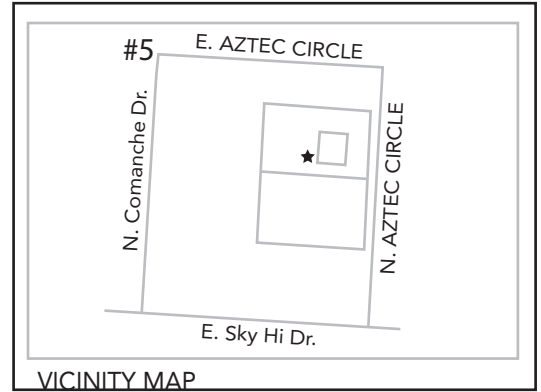

CONSULTING

STREAMLINE
CITY

PHOTO SIMULATIONS

XXX Pinetop 01 XX (000000) • 114 North Aztec Circle, Pinetop, Arizona 85953

before

 **VIEW 3**
north west

after

verizon[✓]

COAL CREEK

CONSULTING

STREAMLINE
CITY

PHOTO SIMULATIONS

XXX Pinetop 01 XX (000000) • 114 North Aztec Circle, Pinetop, Arizona 85953

before

VICINITY MAP

 **VIEW 4**
south

after

verizon[✓]

COAL CREEK

CONSULTING

STREAMLINE
CITY

PHOTO SIMULATIONS

XXX Pinetop 01 XX (000000) • 114 North Aztec Circle, Pinetop, Arizona 85953

before

VICINITY MAP

 **VIEW 5**
south east

after

verizon[✓]

COAL CREEK

CONSULTING

STREAMLINE
CITY

PHOTO SIMULATIONS