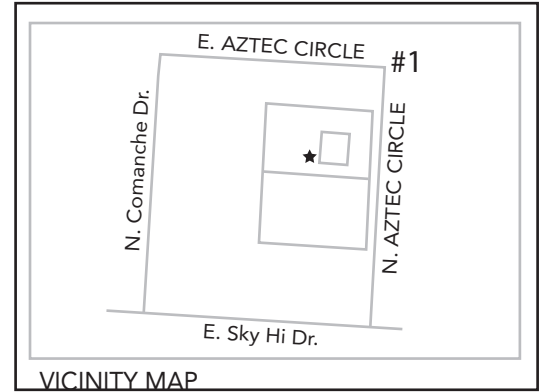

PHOTO SIMULATIONS

XXX Pinetop 01 XX (000000) • 114 North Aztec Circle, Pinetop, Arizona 85953

Simulations are an artistic illustration created to represent how the proposed project may look once constructed. Simulations are create to match the current design as accurately as possible, but are not guaranteed to match the final build.

PHOTO SIMULATIONS

XXX Pinetop 01 XX (000000) • 114 North Aztec Circle, Pinetop, Arizona 85953

before

VIEW 1
south west

after

verizon[✓]

COAL CREEK
CONSULTING

STREAMLINE
CITY

PHOTO SIMULATIONS

XXX Pinetop 01 XX (000000) • 114 North Aztec Circle, Pinetop, Arizona 85953

before

VICINITY MAP

 **VIEW 2**
west

after

verizon[✓]

COAL CREEK

CONSULTING

STREAMLINE
CITY

PHOTO SIMULATIONS

XXX Pinetop 01 XX (000000) • 114 North Aztec Circle, Pinetop, Arizona 85953

before

 **VIEW 3**
north west

after

verizon[✓]