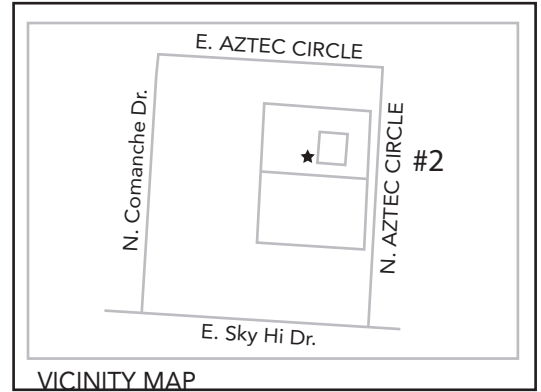

PHOTO SIMULATIONS

XXX Pinetop 01 XX (000000) • 114 North Aztec Circle, Pinetop, Arizona 85953

Simulations are an artistic illustration created to represent how the proposed project may look once constructed. Simulations are create to match the current design as accurately as possible, but are not guaranteed to match the final build.

PHOTO SIMULATIONS

XXX Pinetop 01 XX (000000) • 114 North Aztec Circle, Pinetop, Arizona 85953

before

VIEW 1
south west

after

verizon[✓]

COAL CREEK
CONSULTING

STREAMLINE
CITY

PHOTO SIMULATIONS

XXX Pinetop 01 XX (000000) • 114 North Aztec Circle, Pinetop, Arizona 85953

before

VICINITY MAP

 **VIEW 2**
west

after

verizon[✓]

COAL CREEK

CONSULTING

STREAMLINE
CITY

PHOTO SIMULATIONS

XXX Pinetop 01 XX (000000) • 114 North Aztec Circle, Pinetop, Arizona 85953

before

 **VIEW 3**
north west

after

verizon[✓]