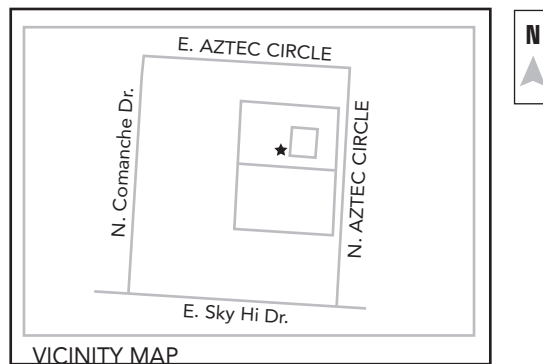

PHOTO SIMULATIONS

XXX Pinetop 01 XX (000000) • 114 North Aztec Circle, Pinetop, Arizona 85953

Simulations are an artistic illustration created to represent how the proposed project may look once constructed. Simulations are create to match the current design as accurately as possible, but are not guaranteed to match the final build.

PHOTO SIMULATIONS

XXX Pinetop 01 XX (000000) • 114 North Aztec Circle, Pinetop, Arizona 85953

before

VIEW 1
south west

after

verizon[✓]

COAL CREEK
CONSULTING

STREAMLINE
CITY

PHOTO SIMULATIONS

XXX Pinetop 01 XX (000000) • 114 North Aztec Circle, Pinetop, Arizona 85953

before

VICINITY MAP

 **VIEW 2**
west

after

verizon[✓]

COAL CREEK

CONSULTING

STREAMLINE
CITY

PHOTO SIMULATIONS

XXX Pinetop 01 XX (000000) • 114 North Aztec Circle, Pinetop, Arizona 85953

before

 **VIEW 3**
north west

after

verizon[✓]