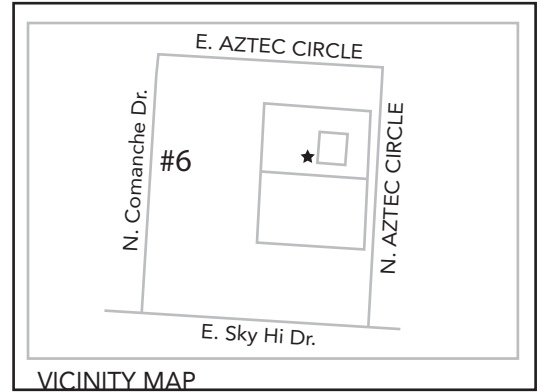

COAL CREEK

CONSULTING

STREAMLINE
CITY

PHOTO SIMULATIONS

XXX Pinetop 01 XX (000000) • 114 North Aztec Circle, Pinetop, Arizona 85953

before

VICINITY MAP

 **VIEW 4**
south

after

verizon[✓]

COAL CREEK

CONSULTING

STREAMLINE
CITY

PHOTO SIMULATIONS

XXX Pinetop 01 XX (000000) • 114 North Aztec Circle, Pinetop, Arizona 85953

before

VICINITY MAP

 **VIEW 5**
south east

after

verizon[✓]

COAL CREEK

CONSULTING

STREAMLINE
CITY

PHOTO SIMULATIONS

XXX Pinetop 01 XX (000000) • 114 North Aztec Circle, Pinetop, Arizona 85953

before

N VIEW 6
▲ east

after

verizon[✓]

COAL CREEK
CONSULTING

STREAMLINE
CITY