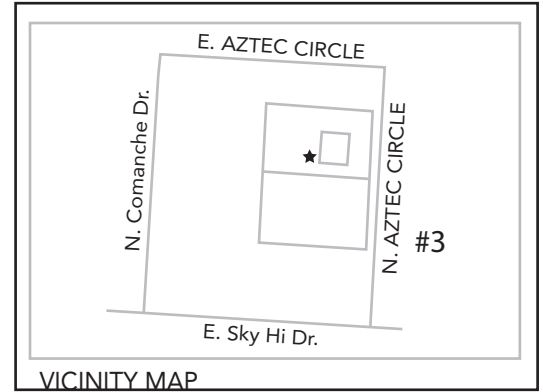

PHOTO SIMULATIONS

XXX Pinetop 01 XX (000000) • 114 North Aztec Circle, Pinetop, Arizona 85953

before

VIEW 1
south west

after

verizon[✓]

COAL CREEK
CONSULTING

STREAMLINE
CITY

PHOTO SIMULATIONS

XXX Pinetop 01 XX (000000) • 114 North Aztec Circle, Pinetop, Arizona 85953

before

VICINITY MAP

 **VIEW 2**
west

after

verizon[✓]

COAL CREEK

CONSULTING

STREAMLINE
CITY

PHOTO SIMULATIONS

XXX Pinetop 01 XX (000000) • 114 North Aztec Circle, Pinetop, Arizona 85953

before

 **VIEW 3**
north west

after

verizon[✓]

COAL CREEK

CONSULTING

STREAMLINE
CITY

PHOTO SIMULATIONS

XXX Pinetop 01 XX (000000) • 114 North Aztec Circle, Pinetop, Arizona 85953

before

VICINITY MAP

 **VIEW 4**
south